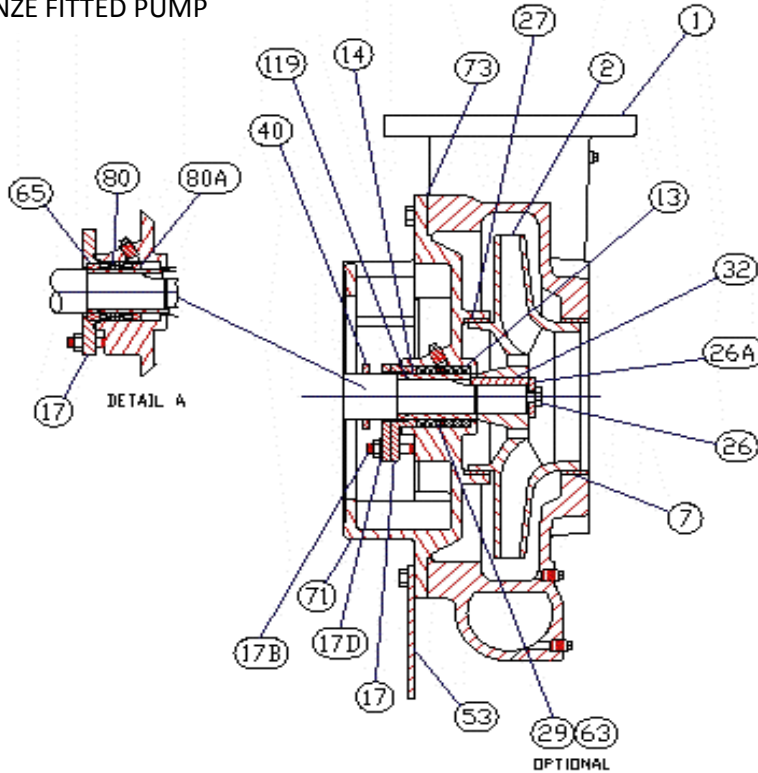

PEERLESS C1030A

PARTS LIST

masonoliversupply.com

info@masonoliversupply.com

*THIS IS FOR CAST IRON/BRONZE FITTED PUMP

FOR PUMPS WITH 143-215JM FRAME SIZE (1 - 7.5 MOTOR HORSEPOWER)

ItemNo	Product Number (New SAP Number)	Part Description	Material
1, 7	CONTACT US	Casing W/Ring	C I Csg/Brz Ring
130	96886699	Shaft Sleeve O Ring 143-215JM	Viton Rubber
14	96690835	Shaft Slv with O Ring 143-215JM	416 SS/Viton
14	96678396	Shaft Slv with O Ring 143-215JM	Bronze/Viton
14,26A,26,32,40,65-80,73,80A,130	96828958	Mech Seal Repair Kit 143-215JM	Assembly
1A	96678216	Liquid End Hrdw Kit 143-215JM	Assembly
2	96678567	Impeller 143-215JM	Bronze
2,7,26A,26,27,32,73A	96829274	Bronze Imp Repair Kit-Full Dia 143-215JM	Assembly
26A	96733079	Impeller Washer 143-215JM	18-8 SS
26	96732982	Impeller Cap Screw 143-215JM	18-8 Stn Steel/Nylon
32	96863258	Impeller Key 143-215JM	Steel
65-80	96748361	Mech Seal Ceramic Seat T21Spl 225° F 143-215JM	Assembly
7	96862988	Casing Ring	Bronze
71	96677402	Adapter 213-215JM	Cast Iron
73A	96675890	Casing Gasket	Vegetable Fiber

PEERLESS C1030A

PARTS LIST

masonoliversupply.com

info@masonoliversupply.com

*CONTACT US FOR PACKED PUMP BREAKDOWN

*THIS IS FOR CAST IRON/BRONZE FITTED PUMP

FOR PUMPS WITH 254-326JM FRAME SIZE (10 – 50 MOTOR HORSEPOWER)