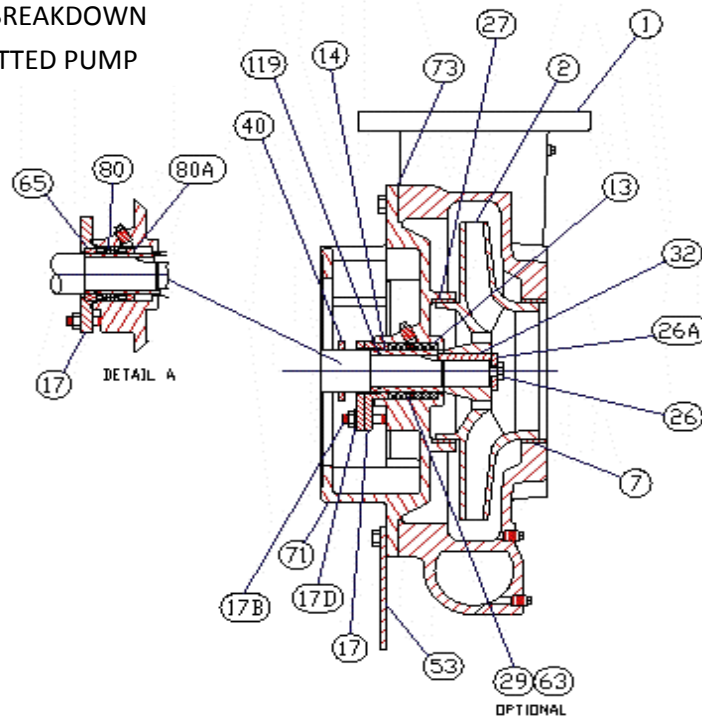

PEERLESS C1030A

PARTS LIST

masonoliversupply.com

info@masonoliversupply.com

*CONTACT US FOR PACKED PUMP BREAKDOWN

*THIS IS FOR CAST IRON/BRONZE FITTED PUMP

FOR PUMPS WITH 254-326JM FRAME SIZE (10 – 50 MOTOR HORSEPOWER)

ItemNo	Product Number (New SAP Number)	Part Description	Material
1, 7	CONTACT US	Casing W/Ring	C I Csg/Brz Ring
130	96673331	Shaft Sleeve O Ring 254-326JM	Viton Rubber
14	96873865	Shaft Slv with O Ring 254-326JM	416 SS/Viton
14	96886677	Shaft Slv with O Ring 254-326JM	Bronze/Viton
14,26A,26,32,40,65-80,73,80A,130	96828959	Mech Seal Repair Kit 254-326JM	Assembly
1A	96678981	Liquid End Hrdw Kit 254-326JM	Assembly
2	96676758	Impeller 254-326JM	Bronze
2,7,26A,26,27,32,73A	96829642	Bronze Imp Repair Kit-Full Dia 254-326JM	Assembly
26A	96875326	Impeller Washer 254-326JM	18-8 SS
26	96705173	Impeller Cap Screw 254-326JM	18-8 Stn Steel/Nylon
32	96862976	Impeller Key 254-326JM	Steel
65-80	96744341	Mech Seal Ceramic Seat T21Spl 225° F 254-326JM	Assembly
7	96862988	Casing Ring	Bronze
71	96678163	Adapter 254-256JM	Cast Iron
73A	96675890	Casing Gasket	Vegetable Fiber