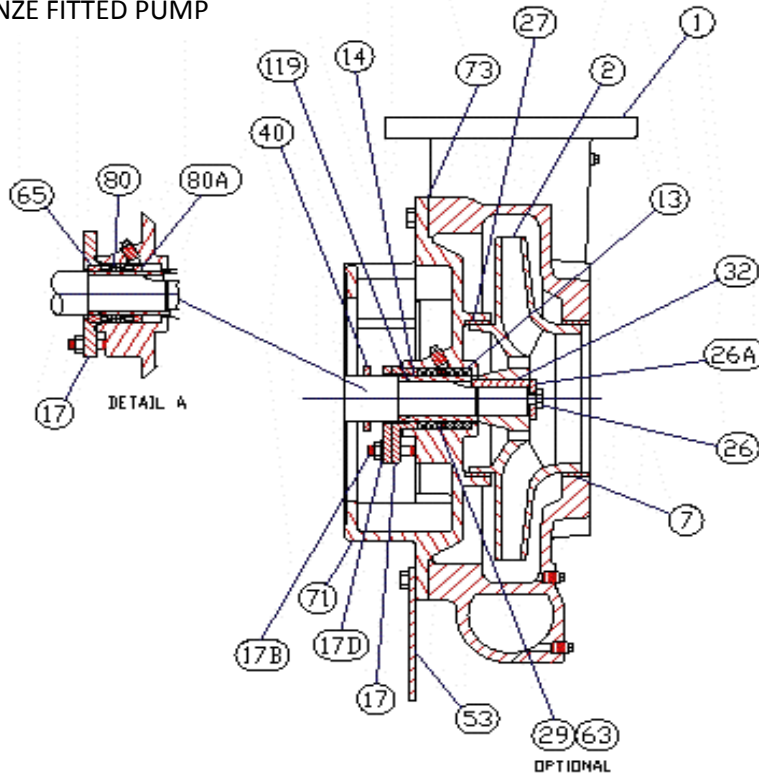

## PARTS LIST

masonoliversupply.com

info@masonoliversupply.com

\*THIS IS FOR CAST IRON/BRONZE FITTED PUMP

FOR PUMPS WITH 143-215JM FRAME SIZE (1 - 7.5 MOTOR HORSEPOWER)

ItemNo	Product Number (New SAP Number)	Part Description	Material
1, 7	CONTACT US	Casing W/Ring	C I Csg/Brz Ring
130	96886699	Shaft Sleeve O Ring 143-215JM	Viton Rubber
14	96690835	Shaft Slv with O Ring 143-215JM	416 SS/Viton
14	96678396	Shaft Slv with O Ring 143-215JM	Bronze/Viton
14,26A,26,32,40,65-80,73,80A,130	96828958	Mech Seal Repair Kit 143-215JM	Assembly
1A	96704689	Liquid End Hrdw Kit 143-215JM	Assembly
2	96695908	Impeller 143-215JM	Bronze
2,7,26A,26,27,32,73A	96829753	Bronze Imp Repair Kit-Full Dia 143-215JM	Assembly
26A	96733079	Impeller Washer 143-215JM	18-8 SS
26	96732982	Impeller Cap Screw 143-215JM	18-8 Stn Steel/Nylon
32	96863258	Impeller Key 143-215JM	Steel
65-80	96748361	Mech Seal Ceramic Seat T21Spl 225° F 143-215JM	Assembly
7	96862988	Casing Ring	Bronze
71	96702361	Adapter 213-215JM	Cast Iron
73A	96696939	Casing Gasket	Vegetable Fiber

## PARTS LIST

masonoliversupply.com

info@masonoliversupply.com

\*CONTACT US FOR PACKED PUMP BREAKDOWN

\*THIS IS FOR CAST IRON/BRONZE FITTED PUMP

FOR PUMPS WITH 254-326JM FRAME SIZE (10 – 50 MOTOR HORSEPOWER)