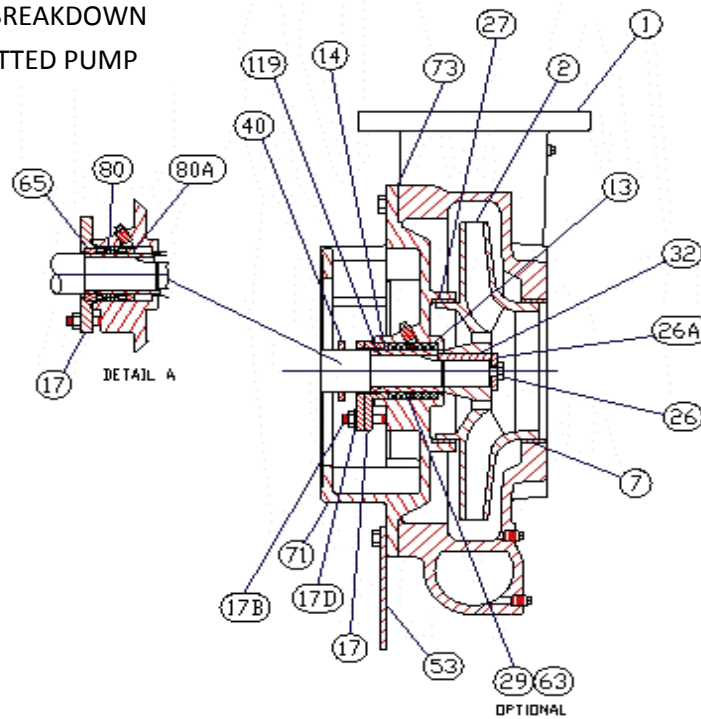

## PARTS LIST

masonoliversupply.com

info@masonoliversupply.com

\*CONTACT US FOR PACKED PUMP BREAKDOWN

\*THIS IS FOR CAST IRON/BRONZE FITTED PUMP

FOR PUMPS WITH 254-326JM FRAME SIZE (10 – 50 MOTOR HORSEPOWER)

ItemNo	Product Number (New SAP Number)	Part Description	Material
1, 7	CONTACT US	Casing W/Ring	C I Csg/Brz Ring
130	96673331	Shaft Sleeve O Ring 254-326JM	Viton Rubber
14	96873865	Shaft Slv with O Ring 254-326JM	416 SS/Viton
14	96886677	Shaft Slv with O Ring 254-326JM	Bronze/Viton
14,26A,26,32,40,65-80,73,80A,130	96828959	Mech Seal Repair Kit 254-326JM	Assembly
1A	96702330	Liquid End Hrdw Kit 254-326JM	Assembly
2	96695880	Impeller 254-326JM	Bronze
2,7,26A,26,27,32,73A	96833446	Bronze Imp Repair Kit-Full Dia 254-326JM	Assembly
26A	96875326	Impeller Washer 254-326JM	18-8 SS
26	96705173	Impeller Cap Screw 254-326JM	18-8 Stn Steel/Nylon
32	96862976	Impeller Key 254-326JM	Steel
65-80	96744341	Mech Seal Ceramic Seat T21Spl 225° F 254-326JM	Assembly
7	96862988	Casing Ring	Bronze
71	#N/A	Adapter 254-256JM	Cast Iron
73A	96696939	Casing Gasket	Vegetable Fiber