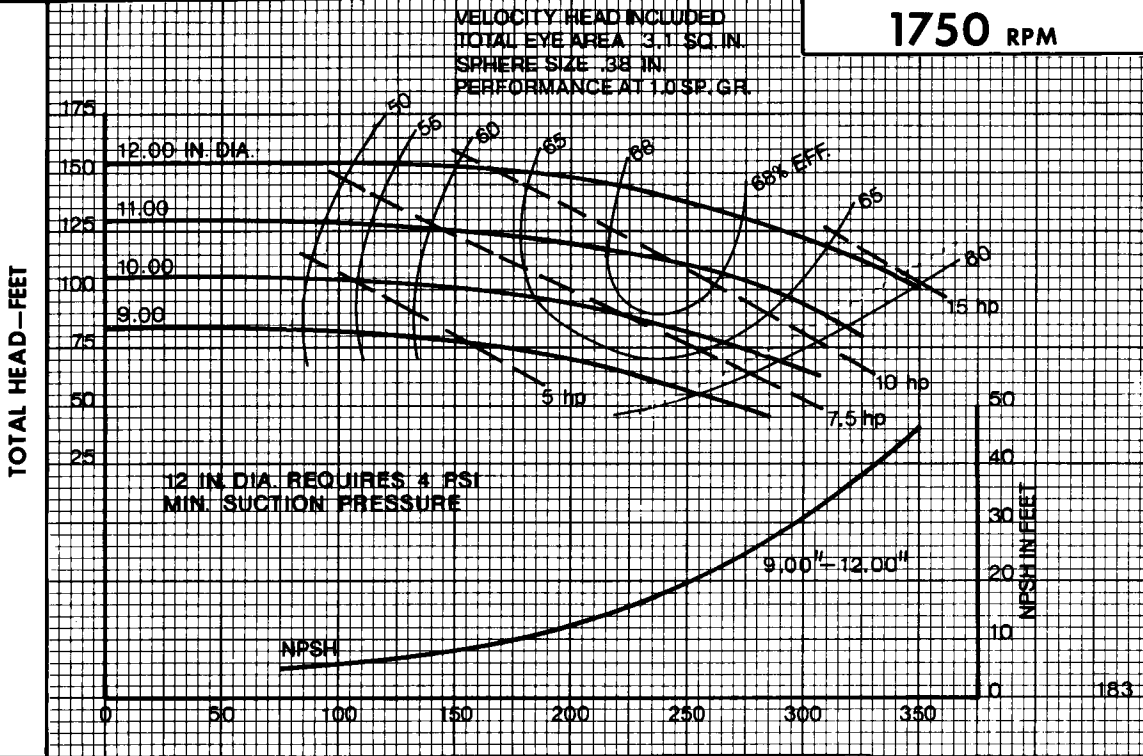

Peerless Pump Company  
Indianapolis, IN 46207-7026

END SUCTION PUMPS  
Series C or F Type 1215A

SECTION 2340

1150 RPM

IMPELLER 2685583

U.S. GALLONS PER MINUTE

CURVE 3115053

IMPELLER 2685583

U.S. GALLONS PER MINUTE

CURVE 3115021