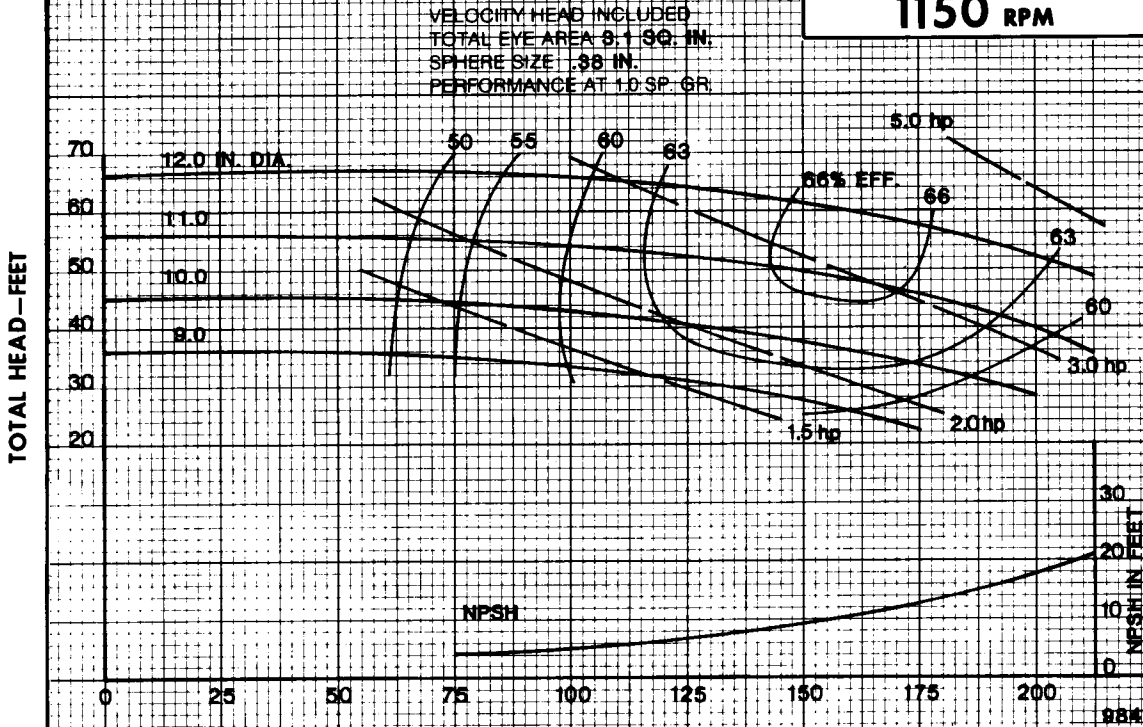

Peerless Pump Company  
Indianapolis, IN 46207-7026

END SUCTION PUMPS  
Series C or F Type 1215A

SECTION 2340

1150 RPM

IMPELLER 2685583

U.S. GALLONS PER MINUTE

CURVE 3115053

IMPELLER 2685583

U.S. GALLONS PER MINUTE

CURVE 3115021