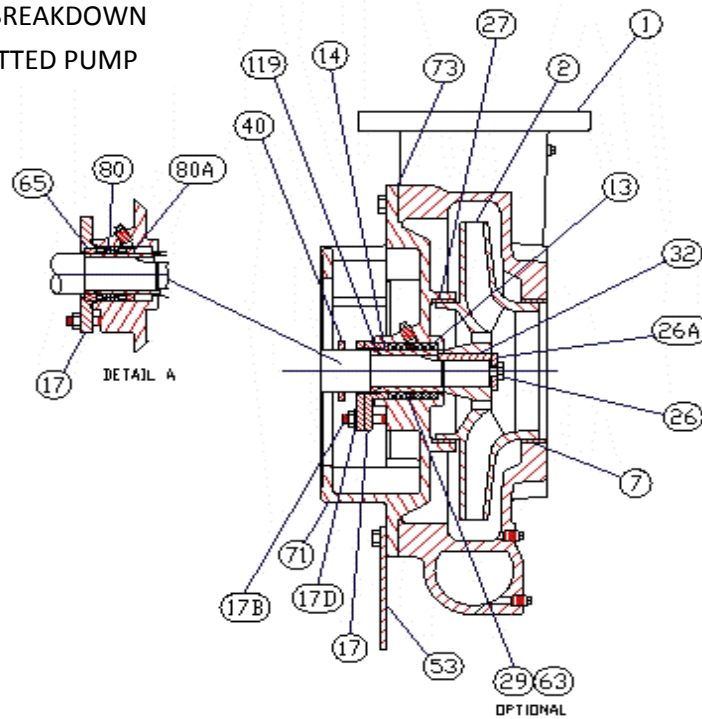

PEERLESS C1230A

PARTS LIST

masonoliversupply.com

info@masonoliversupply.com

*CONTACT US FOR PACKED PUMP BREAKDOWN

*THIS IS FOR CAST IRON/BRONZE FITTED PUMP

FOR PUMPS WITH 254-326JM FRAME SIZE (10 – 50 MOTOR HORSEPOWER)

ItemNo	Product Number (New SAP Number)	Part Description	Material
1, 7	96678669	Casing W/Ring	C I Csg/Brz Ring
130	96673331	Shaft Sleeve O Ring 254-326JM	Viton Rubber
14	96873865	Shaft Slv with O Ring 254-326JM	416 SS/Viton
14	96886677	Shaft Slv with O Ring 254-326JM	Bronze/Viton
14,26A,26,32,40,65-80,73,80A,130	96828959	Mech Seal Repair Kit 254-326JM	Assembly
1A	96677084	Liquid End Hrdw Kit 254-326JM	Assembly
2	96676873	Impeller 254-326JM	Bronze
2,7,26A,26,27,32,73A	96830368	Bronze Imp Repair Kit-Full Dia 254-326JM	Assembly
26A	96875326	Impeller Washer 254-326JM	18-8 SS
26	96705173	Impeller Cap Screw 254-326JM	18-8 Stn Steel/Nylon
32	96862976	Impeller Key 254-326JM	Steel
65-80	96744341	Mech Seal Ceramic Seat T21Spl 225° F 254-326JM	Assembly
7	96690914	Casing Ring	Bronze
71	96702716	Adapter 254-256JM	Cast Iron
73A	96886245	Casing Gasket	Vegetable Fiber