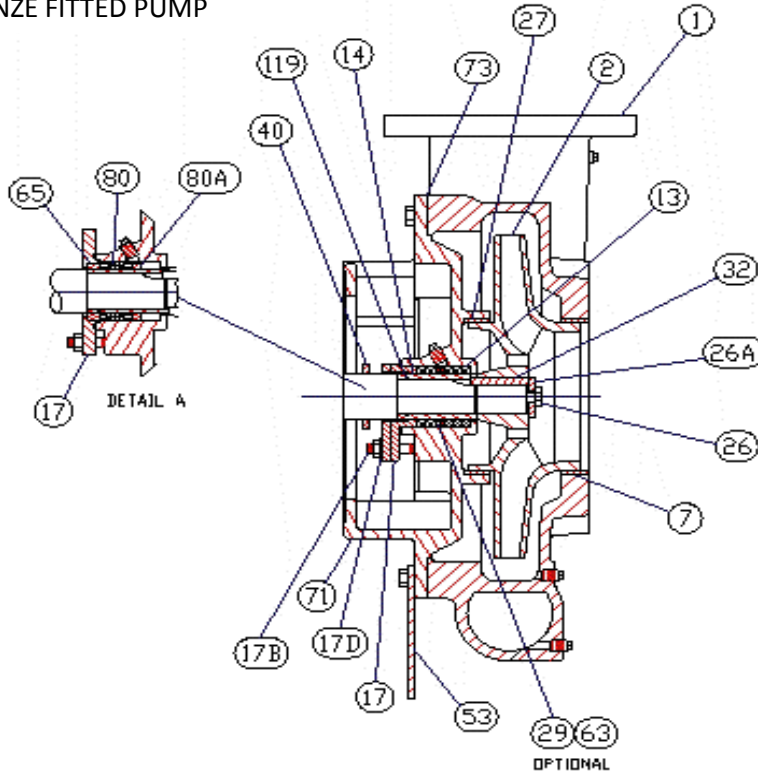

PEERLESS C1230A

PARTS LIST

masonoliversupply.com

info@masonoliversupply.com

*THIS IS FOR CAST IRON/BRONZE FITTED PUMP

FOR PUMPS WITH 143-215JM FRAME SIZE (1 - 7.5 MOTOR HORSEPOWER)

ItemNo	Product Number (New SAP Number)	Part Description	Material
1, 7	96678669	Casing W/Ring	C I Csg/Brz Ring
130	96886699	Shaft Sleeve O Ring 143-215JM	Viton Rubber
14	96690835	Shaft Slv with O Ring 143-215JM	416 SS/Viton
14	96678396	Shaft Slv with O Ring 143-215JM	Bronze/Viton
14,26A,26,32,40,65-80,73,80A,130	96828958	Mech Seal Repair Kit 143-215JM	Assembly
1A	CONTACT US	Liquid End Hrdw Kit 143-215JM	Assembly
2	96678488	Impeller 143-215JM	Bronze
2,7,26A,26,27,32,73A	CONTACT US	Bronze Imp Repair Kit-Full Dia 143-215JM	Assembly
26A	96733079	Impeller Washer 143-215JM	18-8 SS
26	96732982	Impeller Cap Screw 143-215JM	18-8 Stn Steel/Nylon
32	96863258	Impeller Key 143-215JM	Steel
65-80	96748361	Mech Seal Ceramic Seat T21Spl 225° F 143-215JM	Assembly
7	96690914	Casing Ring	Bronze
71	96677835	Adapter 213-215JM	Cast Iron
73A	96886245	Casing Gasket	Vegetable Fiber

PEERLESS C1230A

PARTS LIST

masonoliversupply.com

info@masonoliversupply.com

*CONTACT US FOR PACKED PUMP BREAKDOWN

*THIS IS FOR CAST IRON/BRONZE FITTED PUMP

FOR PUMPS WITH 254-326JM FRAME SIZE (10 – 50 MOTOR HORSEPOWER)