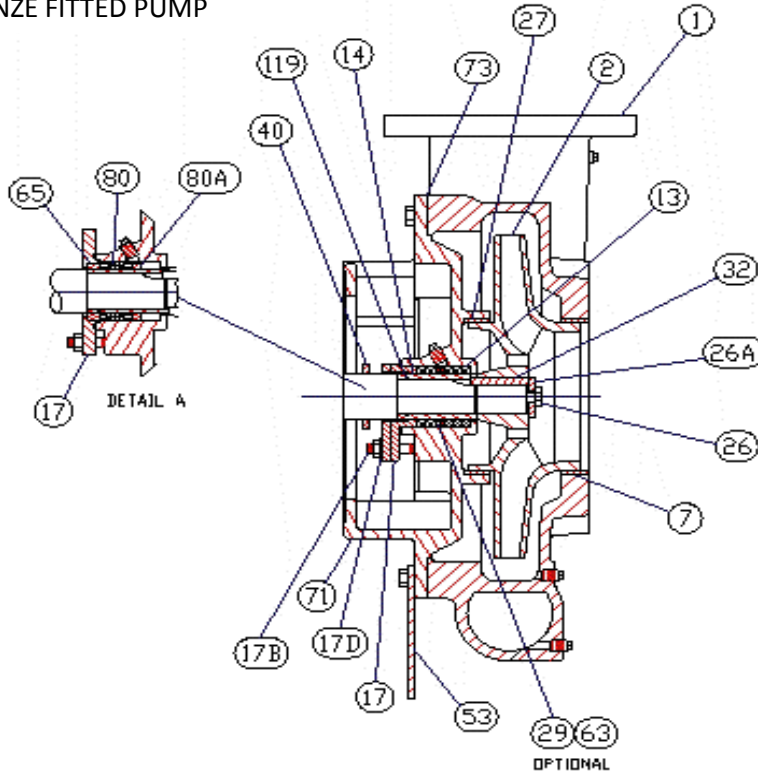

PEERLESS C1250A

PARTS LIST

masonoliversupply.com

info@masonoliversupply.com

*THIS IS FOR CAST IRON/BRONZE FITTED PUMP

FOR PUMPS WITH 143-215JM FRAME SIZE (1 - 7.5 MOTOR HORSEPOWER)

ItemNo	Product Number (New SAP Number)	Part Description	Material
1, 7	96678573	Casing W/Ring	C I Csg/Brz Ring
130	96886699	Shaft Sleeve O Ring 143-215JM	Viton Rubber
14	96690835	Shaft Slv with O Ring 143-215JM	416 SS/Viton
14	96678396	Shaft Slv with O Ring 143-215JM	Bronze/Viton
14,26A,26,32,40,65-80,73,80A,130	96828958	Mech Seal Repair Kit 143-215JM	Assembly
1A	CONTACT US	Liquid End Hrdw Kit 143-215JM	Assembly
2	#N/A	Impeller 143-215JM	Bronze
2,7,26A,26,27,32,73A	#N/A	Bronze Imp Repair Kit-Full Dia 143-215JM	Assembly
26A	96733079	Impeller Washer 143-215JM	18-8 SS
26	96732982	Impeller Cap Screw 143-215JM	18-8 Stn Steel/Nylon
32	96863258	Impeller Key 143-215JM	Steel
65-80	96748361	Mech Seal Ceramic Seat T21Spl 225° F 143-215JM	Assembly
7	96870448	Casing Ring	Bronze
71	96677835	Adapter 213-215JM	Cast Iron
73A	96886245	Casing Gasket	Vegetable Fiber

PEERLESS C1250A

PARTS LIST

masonoliversupply.com

info@masonoliversupply.com

*CONTACT US FOR PACKED PUMP BREAKDOWN

*THIS IS FOR CAST IRON/BRONZE FITTED PUMP

FOR PUMPS WITH 254-326JM FRAME SIZE (10 – 50 MOTOR HORSEPOWER)