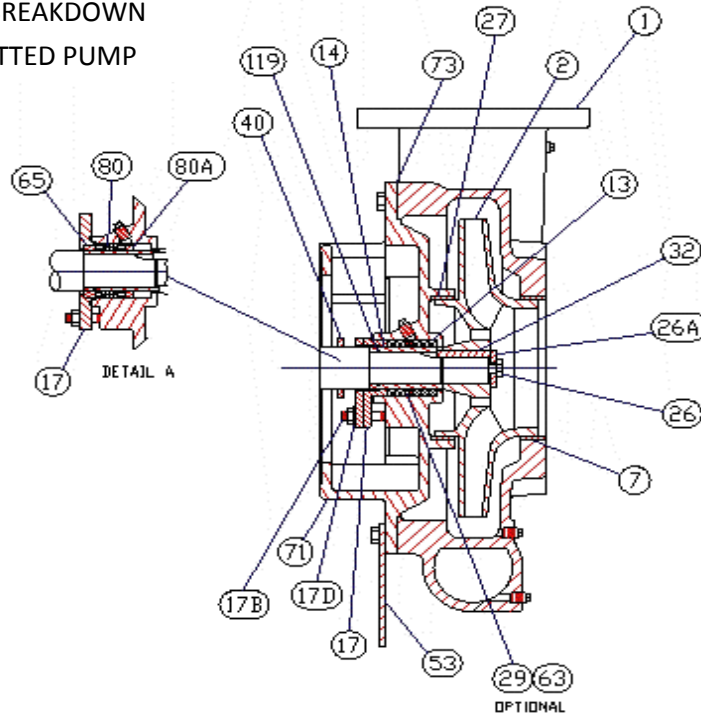

PEERLESS C1250A

PARTS LIST

masonoliversupply.com

info@masonoliversupply.com

*CONTACT US FOR PACKED PUMP BREAKDOWN

*THIS IS FOR CAST IRON/BRONZE FITTED PUMP

FOR PUMPS WITH 254-326JM FRAME SIZE (10 – 50 MOTOR HORSEPOWER)

ItemNo	Product Number (New SAP Number)	Part Description	Material
1, 7	96678573	Casing W/Ring	C I Csg/Brz Ring
130	96673331	Shaft Sleeve O Ring 254-326JM	Viton Rubber
14	96873865	Shaft Slv with O Ring 254-326JM	416 SS/Viton
14	96886677	Shaft Slv with O Ring 254-326JM	Bronze/Viton
14,26A,26,32,40,65-80,73,80A,130	96828959	Mech Seal Repair Kit 254-326JM	Assembly
1A	96677084	Liquid End Hrdw Kit 254-326JM	Assembly
2	96678853	Impeller 254-326JM	Bronze
2,7,26A,26,27,32,73A	96829826	Bronze Imp Repair Kit-Full Dia 254-326JM	Assembly
26A	96875326	Impeller Washer 254-326JM	18-8 SS
26	96705173	Impeller Cap Screw 254-326JM	18-8 Stn Steel/Nylon
32	96862976	Impeller Key 254-326JM	Steel
65-80	96744341	Mech Seal Ceramic Seat T21Spl 225° F 254-326JM	Assembly
7	96870448	Casing Ring	Bronze
71	96702716	Adapter 254-256JM	Cast Iron
73A	96886245	Casing Gasket	Vegetable Fiber