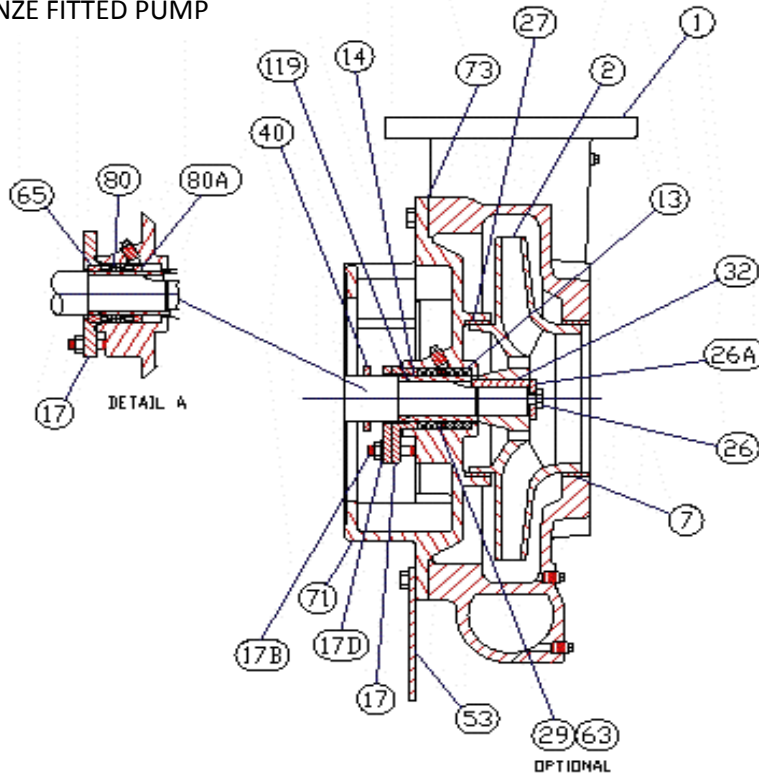

PEERLESS C810A

PARTS LIST

masonoliversupply.com

info@masonoliversupply.com

*THIS IS FOR CAST IRON/BRONZE FITTED PUMP

FOR PUMPS WITH 143-215JM FRAME SIZE (1 - 7.5 MOTOR HORSEPOWER)

ItemNo	Product Number (New SAP Number)	Part Description	Material
1, 7	96678353	Casing W/Ring	C I Csg/Brz Ring
130	96886699	Shaft Sleeve O Ring 143-215JM	Viton Rubber
14	96690835	Shaft Slv with O Ring 143-215JM	416 SS/Viton
14	96678396	Shaft Slv with O Ring 143-215JM	Bronze/Viton
14,26A,26,32,40,65-80,73,80A,130	96828958	Mech Seal Repair Kit 143-215JM	Assembly
1A	96678695	Liquid End Hrdw Kit 143-215JM	Assembly
2	96678551	Impeller 143-215JM	Bronze
2,7,26A,26,27,32,73A	96828893	Bronze Imp Repair Kit-Full Dia 143-215JM	Assembly
26A	96732982	Impeller Washer 143-215JM	18-8 SS
26	96733079	Impeller Cap Screw 143-215JM	18-8 Stn Steel/Nylon
32	96863258	Impeller Key 143-215JM	Steel
65-80	96748361	Mech Seal Ceramic Seat T21Spl 225° F 143-215JM	Assembly
7	96676336	Casing Ring	Bronze
71	96678165	Adapter 213-215JM	Cast Iron
73A	96862985	Casing Gasket	Vegetable Fiber

PEERLESS C810A

PARTS LIST

masonoliversupply.com

info@masonoliversupply.com

*CONTACT US FOR PACKED PUMP BREAKDOWN

*THIS IS FOR CAST IRON/BRONZE FITTED PUMP

FOR PUMPS WITH 254-326JM FRAME SIZE (10 – 50 MOTOR HORSEPOWER)