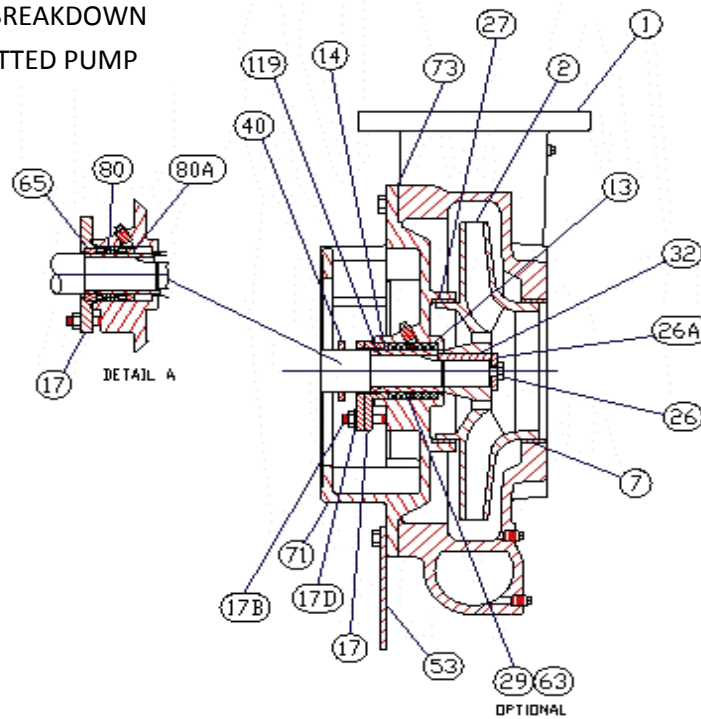

PEERLESS C810A

PARTS LIST

masonoliversupply.com

info@masonoliversupply.com

*CONTACT US FOR PACKED PUMP BREAKDOWN

*THIS IS FOR CAST IRON/BRONZE FITTED PUMP

FOR PUMPS WITH 254-326JM FRAME SIZE (10 – 50 MOTOR HORSEPOWER)

ItemNo	Product Number (New SAP Number)	Part Description	Material
1, 7	96678353	Casing W/Ring	C I Csg/Brz Ring
130	96673331	Shaft Sleeve O Ring 254-326JM	Viton Rubber
14	96873865	Shaft Slv with O Ring 254-326JM	416 SS/Viton
14	96886677	Shaft Slv with O Ring 254-326JM	Bronze/Viton
14,26A,26,32,40,65-80,73,80A,130	96828959	Mech Seal Repair Kit 254-326JM	Assembly
1A	96677083	Liquid End Hrdw Kit 254-326JM	Assembly
2	96678361	Impeller 254-326JM	Bronze
2,7,26A,26,27,32,73A	96828896	Bronze Imp Repair Kit-Full Dia 254-326JM	Assembly
26A	96705173	Impeller Washer 254-326JM	18-8 SS
26	96875326	Impeller Cap Screw 254-326JM	18-8 Stn Steel/Nylon
32	96862976	Impeller Key 254-326JM	Steel
65-80	96744341	Mech Seal Ceramic Seat T21Spl 225° F 254-326JM	Assembly
7	96676336	Casing Ring	Bronze
71	96677992	Adapter 254-256JM	Cast Iron
73A	96862985	Casing Gasket	Vegetable Fiber