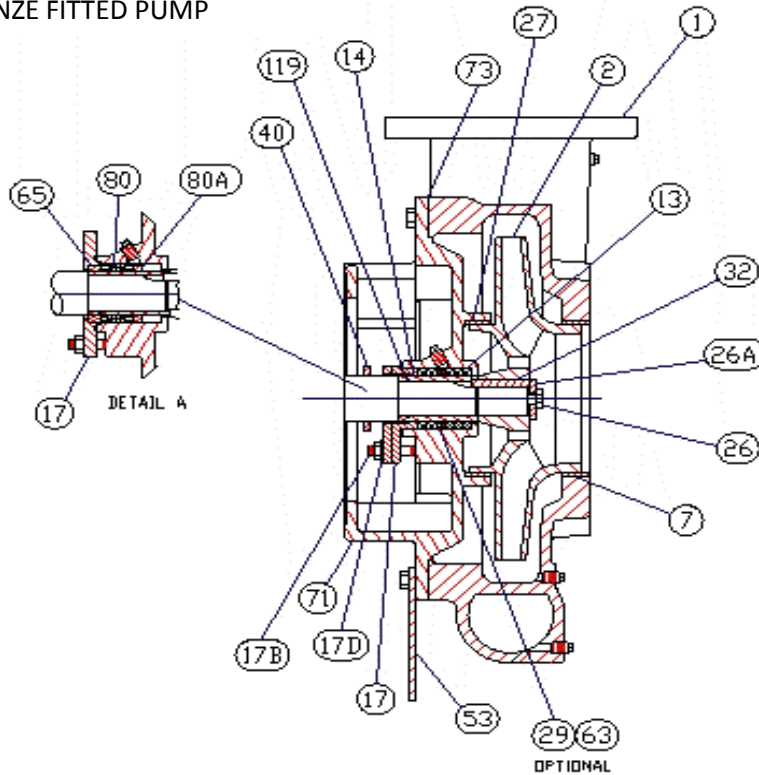

PEERLESS C815A

PARTS LIST

masonoliversupply.com

info@masonoliversupply.com

*THIS IS FOR CAST IRON/BRONZE FITTED PUMP

FOR PUMPS WITH 143-215JM FRAME SIZE (1 - 7.5 MOTOR HORSEPOWER)

ItemNo	Product Number (New SAP Number)	Part Description	Material
1, 7	96691996	Casing W/Ring	C I Csg/Brz Ring
130	96886699	Shaft Sleeve O Ring 143-215JM	Viton Rubber
14	96690835	Shaft Slv with O Ring 143-215JM	416 SS/Viton
14	96678396	Shaft Slv with O Ring 143-215JM	Bronze/Viton
14,26A,26,32,40,65-80,73,80A,130	96828958	Mech Seal Repair Kit 143-215JM	Assembly
1A	96678695	Liquid End Hrdw Kit 143-215JM	Assembly
2	96678551	Impeller 143-215JM	Bronze
2,7,26A,26,27,32,73A	96828893	Bronze Imp Repair Kit-Full Dia 143-215JM	Assembly
26A	96732982	Impeller Washer 143-215JM	18-8 SS
26	96733079	Impeller Cap Screw 143-215JM	18-8 Stn Steel/Nylon
32	96863258	Impeller Key 143-215JM	Steel
65-80	96748361	Mech Seal Ceramic Seat T21Spl 225° F 143-215JM	Assembly
7	96676336	Casing Ring	Bronze
71	96678165	Adapter 213-215JM	Cast Iron
73A	96862985	Casing Gasket	Vegetable Fiber

PEERLESS C815A

PARTS LIST

masonoliversupply.com

info@masonoliversupply.com

*CONTACT US FOR PACKED PUMP BREAKDOWN

*THIS IS FOR CAST IRON/BRONZE FITTED PUMP

FOR PUMPS WITH 254-326JM FRAME SIZE (10 – 50 MOTOR HORSEPOWER)