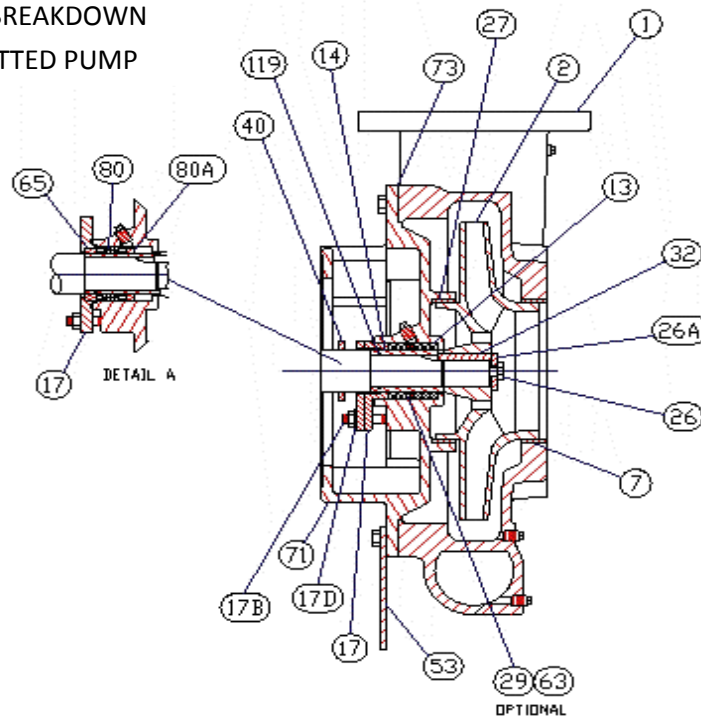

PEERLESS C815A

PARTS LIST

masonoliversupply.com

info@masonoliversupply.com

*CONTACT US FOR PACKED PUMP BREAKDOWN

*THIS IS FOR CAST IRON/BRONZE FITTED PUMP

FOR PUMPS WITH 254-326JM FRAME SIZE (10 – 50 MOTOR HORSEPOWER)

ItemNo	Product Number (New SAP Number)	Part Description	Material
1, 7	96691996	Casing W/Ring	C I Csg/Brz Ring
130	96673331	Shaft Sleeve O Ring 254-326JM	Viton Rubber
14	96873865	Shaft Slv with O Ring 254-326JM	416 SS/Viton
14	96886677	Shaft Slv with O Ring 254-326JM	Bronze/Viton
14,26A,26,32,40,65-80,73,80A,130	96828959	Mech Seal Repair Kit 254-326JM	Assembly
1A	96677083	Liquid End Hrdw Kit 254-326JM	Assembly
2	96678361	Impeller 254-326JM	Bronze
2,7,26A,26,27,32,73A	96828896	Bronze Imp Repair Kit-Full Dia 254-326JM	Assembly
26A	96705173	Impeller Washer 254-326JM	18-8 SS
26	96875326	Impeller Cap Screw 254-326JM	18-8 Stn Steel/Nylon
32	96862976	Impeller Key 254-326JM	Steel
65-80	96744341	Mech Seal Ceramic Seat T21Spl 225° F 254-326JM	Assembly
7	96676336	Casing Ring	Bronze
71	96677992	Adapter 254-256JM	Cast Iron
73A	96862985	Casing Gasket	Vegetable Fiber