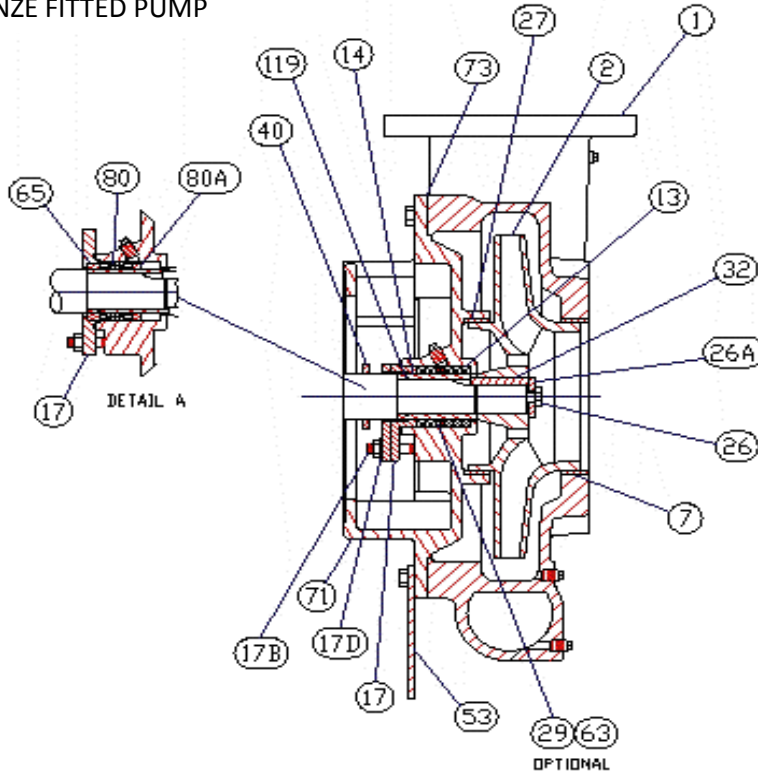

## PARTS LIST

masonoliversupply.com

info@masonoliversupply.com

\*THIS IS FOR CAST IRON/BRONZE FITTED PUMP

FOR PUMPS WITH 143-215JM FRAME SIZE (1 - 7.5 MOTOR HORSEPOWER)

ItemNo	Product Number (New SAP Number)	Part Description	Material
1, 7	CONTACT US	Casing W/Ring	C I Csg/Brz Ring
130	96886699	Shaft Sleeve O Ring 143-215JM	Viton Rubber
14	96690835	Shaft Slv with O Ring 143-215JM	416 SS/Viton
14	96678396	Shaft Slv with O Ring 143-215JM	Bronze/Viton
14,26A,26,32,40,65-80,73,80A,130	96828958	Mech Seal Repair Kit 143-215JM	Assembly
1A	96678695	Liquid End Hrdw Kit 143-215JM	Assembly
2	96676481	Impeller 143-215JM	Bronze
2,7,26A,26,27,32,73A	96829295	Bronze Imp Repair Kit-Full Dia 143-215JM	Assembly
26A	96733079	Impeller Washer 143-215JM	18-8 SS
26	96732982	Impeller Cap Screw 143-215JM	18-8 Stn Steel/Nylon
32	96863258	Impeller Key 143-215JM	Steel
65-80	96748361	Mech Seal Ceramic Seat T21Spl 225° F 143-215JM	Assembly
7	96862987	Casing Ring	Bronze
71	96678165	Adapter 213-215JM	Cast Iron
73A	96862985	Casing Gasket	Vegetable Fiber

## PARTS LIST

masonoliversupply.com

info@masonoliversupply.com

\*CONTACT US FOR PACKED PUMP BREAKDOWN

\*THIS IS FOR CAST IRON/BRONZE FITTED PUMP

FOR PUMPS WITH 254-326JM FRAME SIZE (10 – 50 MOTOR HORSEPOWER)