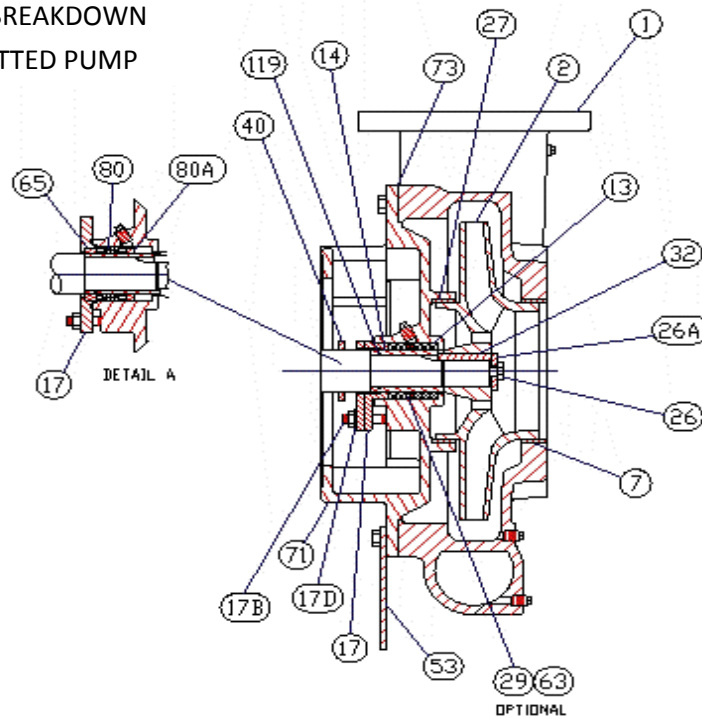

## PARTS LIST

masonoliversupply.com

info@masonoliversupply.com

\*CONTACT US FOR PACKED PUMP BREAKDOWN

\*THIS IS FOR CAST IRON/BRONZE FITTED PUMP

FOR PUMPS WITH 254-326JM FRAME SIZE (10 – 50 MOTOR HORSEPOWER)

ItemNo	Product Number (New SAP Number)	Part Description	Material
1, 7	CONTACT US	Casing W/Ring	C I Csg/Brz Ring
130	96673331	Shaft Sleeve O Ring 254-326JM	Viton Rubber
14	96873865	Shaft Slv with O Ring 254-326JM	416 SS/Viton
14	96886677	Shaft Slv with O Ring 254-326JM	Bronze/Viton
14,26A,26,32,40,65-80,73,80A,130	96828959	Mech Seal Repair Kit 254-326JM	Assembly
1A	96677083	Liquid End Hrdw Kit 254-326JM	Assembly
2	96677615	Impeller 254-326JM	Bronze
2,7,26A,26,27,32,73A	96829709	Bronze Imp Repair Kit-Full Dia 254-326JM	Assembly
26A	96875326	Impeller Washer 254-326JM	18-8 SS
26	96705173	Impeller Cap Screw 254-326JM	18-8 Stn Steel/Nylon
32	96862976	Impeller Key 254-326JM	Steel
65-80	96744341	Mech Seal Ceramic Seat T21Spl 225° F 254-326JM	Assembly
7	96862987	Casing Ring	Bronze
71	96677992	Adapter 254-256JM	Cast Iron
73A	96862985	Casing Gasket	Vegetable Fiber