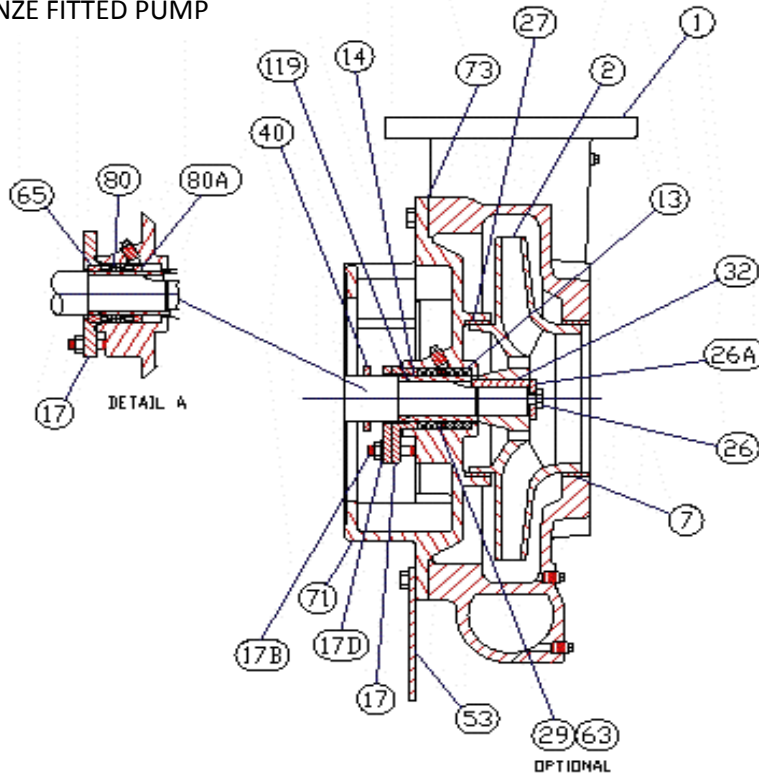

PEERLESS C830A

PARTS LIST

masonoliversupply.com

info@masonoliversupply.com

*THIS IS FOR CAST IRON/BRONZE FITTED PUMP

FOR PUMPS WITH 143-215JM FRAME SIZE (1 - 7.5 MOTOR HORSEPOWER)

ItemNo	Product Number (New SAP Number)	Part Description	Material
1, 7	CONTACT US	Casing W/Ring	C I Csg/Brz Ring
130	96886699	Shaft Sleeve O Ring 143-215JM	Viton Rubber
14	96690835	Shaft Slv with O Ring 143-215JM	416 SS/Viton
14	96678396	Shaft Slv with O Ring 143-215JM	Bronze/Viton
14,26A,26,32,40,65-80,73,80A,130	96828958	Mech Seal Repair Kit 143-215JM	Assembly
1A	96678695	Liquid End Hrdw Kit 143-215JM	Assembly
2	96678189	Impeller 143-215JM	Bronze
2,7,26A,26,27,32,73A	96829297	Bronze Imp Repair Kit-Full Dia 143-215JM	Assembly
26A	96733079	Impeller Washer 143-215JM	18-8 SS
26	96732982	Impeller Cap Screw 143-215JM	18-8 Stn Steel/Nylon
32	96863258	Impeller Key 143-215JM	Steel
65-80	96748361	Mech Seal Ceramic Seat T21Spl 225° F 143-215JM	Assembly
7	96862988	Casing Ring	Bronze
71	96678165	Adapter 213-215JM	Cast Iron
73A	96862985	Casing Gasket	Vegetable Fiber

PEERLESS C830A

PARTS LIST

masonoliversupply.com

info@masonoliversupply.com

*CONTACT US FOR PACKED PUMP BREAKDOWN

*THIS IS FOR CAST IRON/BRONZE FITTED PUMP

FOR PUMPS WITH 254-326JM FRAME SIZE (10 – 50 MOTOR HORSEPOWER)