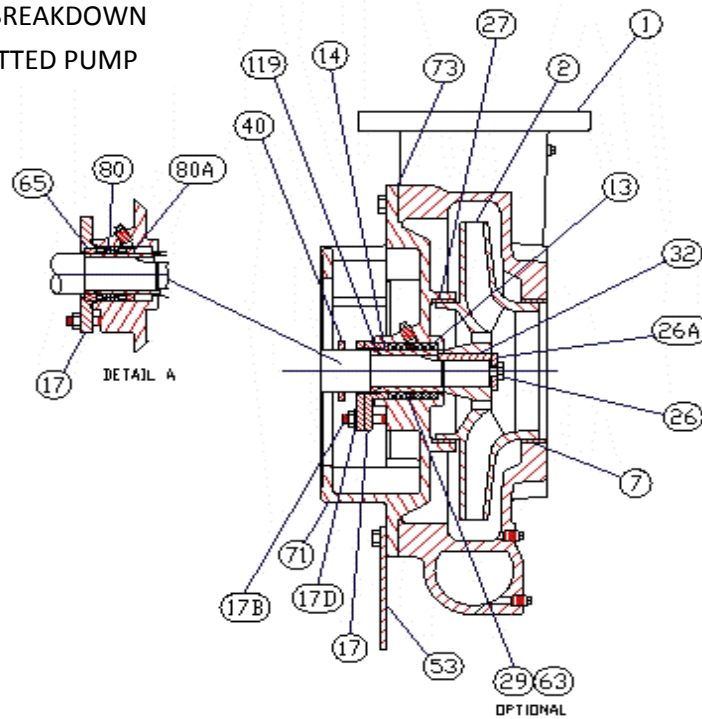

PEERLESS C830A

PARTS LIST

masonoliversupply.com

info@masonoliversupply.com

*CONTACT US FOR PACKED PUMP BREAKDOWN

*THIS IS FOR CAST IRON/BRONZE FITTED PUMP

FOR PUMPS WITH 254-326JM FRAME SIZE (10 – 50 MOTOR HORSEPOWER)

ItemNo	Product Number (New SAP Number)	Part Description	Material
1, 7	CONTACT US	Casing W/Ring	C I Csg/Brz Ring
130	96673331	Shaft Sleeve O Ring 254-326JM	Viton Rubber
14	96873865	Shaft Slv with O Ring 254-326JM	416 SS/Viton
14	96886677	Shaft Slv with O Ring 254-326JM	Bronze/Viton
14,26A,26,32,40,65-80,73,80A,130	96828959	Mech Seal Repair Kit 254-326JM	Assembly
1A	96677083	Liquid End Hrdw Kit 254-326JM	Assembly
2	96676486	Impeller 254-326JM	Bronze
2,7,26A,26,27,32,73A	96829719	Bronze Imp Repair Kit-Full Dia 254-326JM	Assembly
26A	96875326	Impeller Washer 254-326JM	18-8 SS
26	96705173	Impeller Cap Screw 254-326JM	18-8 Stn Steel/Nylon
32	96862976	Impeller Key 254-326JM	Steel
65-80	96744341	Mech Seal Ceramic Seat T21Spl 225° F 254-326JM	Assembly
7	96862988	Casing Ring	Bronze
71	96677992	Adapter 254-256JM	Cast Iron
73A	96862985	Casing Gasket	Vegetable Fiber